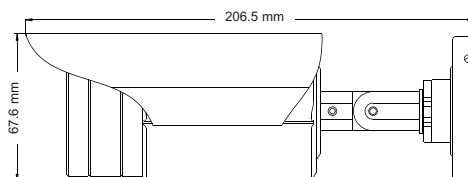

AHD IR BULLET CAMERA FIXED LENS

I3-480AHD36

MODEL	I3-480AHD36
Image Sensor	1/4" 1MP Sensor
Effective Pixels	1280(H)×720(V)
Scanning System	Progressive
Resolution	Digital:1280×720, Analog:960H
Min. Illumination	0.01Lux / (0Lux IR On)
Day & Night	True Day&Night (ICR)
IR LED	36LED(25m)
OSD Menu	Available(7 Languages, AHD/CVBS Output Selectable)
Day & Night Mode	EXT, Color, B&W, Auto
Backlight Compensation	Off/BLC/HSBLC
S/N Ratio	≥49dB (AGC Off)
White Balance	ATW,AWC,Indoor,Outdoor,Manual,AWB
Noise Reduce	2D DNR
Video Output	AHD/CVBS (Signal Selectable from OSD)
Defog	Off/On
Privacy Mask	On/Off (4 Areas)
Motion Detection	On/Off (4 Areas)
D-Effect	Freeze, Mirror, Negative Image
Lens	3.6mm
Power	DC12V±10%
Operation Temp.	-10°C~+50°C
Waterproof	IP66
Dimension	206.5*67.6*68.5mm
Net weight	380g

Main Features:

Sensor: 1/4", 1.0 Mega-Pixel
 Selectable output-720P AHD/Analog
 Lens: 3.6mm Mega-Pixel Fixed
 True Day & Night – ICR
 IR Range: 25m (36 IR LED)
 IP66
 Weight: 380g
 Power: DC 12V

Junction Box is available