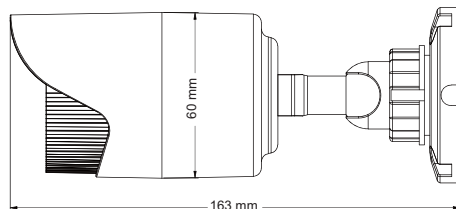

AHD IR BULLET CAMERA FIXED LENS

I1-480AHD36

MODEL	I1-480AHD36
Image Sensor	1/4" 1MP Sensor
Effective Pixels	1280(H)×720(V)
Scanning System	Progressive
Resolution	Digital:1280×720, Analog:960H
Min. Illumination	0.01Lux / (0Lux IR On)
Day & Night	True Day&Night (ICR)
IR LED	24LED(15m)
OSD Menu	Available(7 Languages, AHD/CVBS Output Selectable)
Day & Night Mode	EXT, Color, B&W, Auto
Backlight Compensation	Off/BLC/HSBLC
S/N Ratio	≥49dB (AGC Off)
White Balance	ATW,AWC,Indoor,Outdoor,Manual,AWB
Noise Reduce	2D DNR
Video Output	AHD/CVBS (Signal Selectable from OSD)
Defog	Off/On
Privacy Mask	On/Off (4 Areas)
Motion Detection	On/Off (4 Areas)
D-Effect	Freeze, Mirror, Negative Image
Lens	3.6mm
Power	DC12V±10%
Operation Temp.	-10°C~+50°C
Waterproof	IP66
Dimension	163*60*60mm
Net weight	275g

Main Features:

Sensor: 1/4", 1.0 Mega-Pixel
 Selectable output-720P AHD/Analog
 Lens: 3.6mm Mega-Pixel Fixed
 True Day & Night – ICR
 IR Range: 15m (24 IR LED)
 IP66
 Weight: 275g
 Power: DC 12V

Junction Box is available