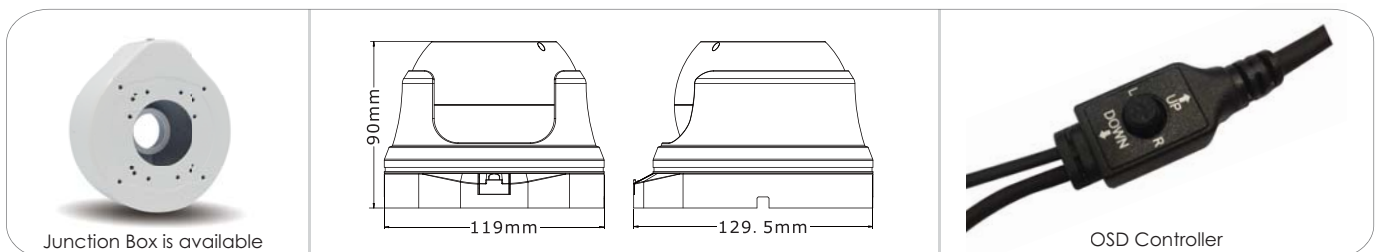

AHD IR DOME CAMERA VARI-FOCAL LENS

DI-480AHDVF

MODEL	DI-480AHDVF
Image Sensor	1/4" 1MP Sensor
Effective Pixels	1280(H)×720(V)
Scanning System	Progressive
Resolution	Digital:1280×720, Analog:960H
Min. Illumination	0.01Lux / (0Lux IR On)
Day & Night	True Day&Night (ICR)
IR LED	36LED(25m)
OSD Menu	Available(7 Languages, AHD/CVBS Output Selectable)
Day & Night Mode	EXT, Color, B&W, Auto
Backlight Compensation	Off/BLC/HSBLC
S/N Ratio	≥49dB (AGC Off)
White Balance	ATW,AWC,Indoor,Outdoor,Manual,AWB
Noise Reduce	2D DNR
Video Output	AHD/CVBS (Signal Selectable from OSD)
Defog	Off/On
Privacy Mask	On/Off (4 Areas)
Motion Detection	On/Off (4 Areas)
D-Effect	Freeze, Mirror, Negative Image
Lens	2.8-12mm
Power	DC12V±10%
Operation Temp.	-10°C~+50°C
Waterproof	IP66
Dimension	129.5*90*119mm
Net weight	476g

Main Features:

Sensor: 1/4", 1.0 Mega-Pixel
 Selectable output-720P AHD/Analog
 Lens: 2.8-12mm Mega-Pixel Fixed
 True Day & Night – ICR
 IR Range: 25m (36 IR LED)
 IP66
 Weight: 476g
 Power: DC 12V

Junction Box is available