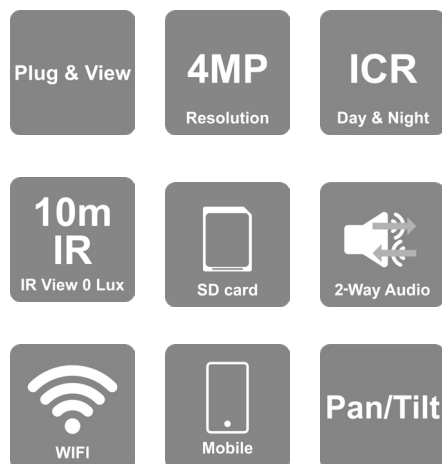

## PnV Series

Quick set-up, easy to use, smart, and cost-effective: Provision-ISR's Plug & View cameras are ideal for monitoring your home, office, or business day & night. Connect to your camera anytime, anywhere, simply using your smartphone or tablet and Provision ISR's free app (compatible with Android and iOS).

### MAIN FEATURES

4 Mega-Pixel camera  
Day & Night Vision  
Advanced H.264+ Compression  
2-Way Audio with Built-in Speaker/Microphone  
Local recording on Micro SD  
Wireless support (802.11b/g/n/ac)  
Motion detection

## SPECIFICATIONS

Camera	Video	Image Sensor	1/3" CMOS
		Effective Pixels	2560×1440
		Sync System	Progressive Scan
		Electronic Shutter	1/50s ~ 1/100000s
		Day & Night	ICR (Auto)
		Min. Illumination	0.5 Lux (Color), 0.1 Lux (B&W with IR on)
	Audio	Compression	ADPCM
		Communication	Two-way Audio (built-in Microphone & Speaker)
	Image Enhancement	Image Settings	Brightness & Contrast
		WDR Range	No
		Noise Reduction	3D-DNR
		Image Orientation	Mirror/Flip
		Privacy Zone	No
		Motion Detection	Yes
	Compression	Video Compression	H.264 main profile/H.264+ main profile/Motion-JPEG/JPEG
		Resolution	Main stream: 1440p(2560×1440)@25fps Substream: 360p(640×360)@15fps
		Multi-Stream	Dual Stream
		Bit-Rate	128Kbps ~ 4Mbps
Encode Mode		VBR	
Image Quality		Main stream and Substream	
Pan/Tilt	Pan	348°	
	Tilt	70°	

## SPECIFICATIONS

Housing	IR Distance	10m (6pcs)
	Lens	4.0mm@F2.3 (84° Diagonal)
	Iris	Fixed
	Lens Mount	Φ14 mount
	Water-Proof	No
	Bracket	No
	Dimensions	170x150x108mm(L×W×H)
	Weight	190gr
Connectivity	Network	RJ45 + WiFi (802.11 b/g/n/ac)
	Power	DC Socket
	Analog Video Output	No
	Audio Connectivity	No (Built-in Speaker and Microphone)
	SD Card	Micro SD (256GB Max)
	RS-485	No
	Alarm	No
Network	Remote Monitoring	Provision PnV2 Mobile App
	User Access	Supports simultaneous monitoring of up to 4 users
	WPS	No
	ONVIF	No
	Ethernet Speed	100Mbps
	PoE	No
Others	Power Supply	DC12V/1A (540mA)
	Work Environment	-10°C~50°C, 10%~90% Humidity