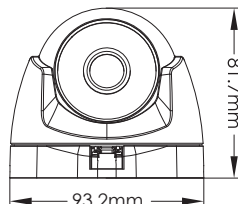

Main Features:

Sensor: 1/3", 1.3 Mega-Pixel
Selectable output-720P AHD/Analog
Lens: 3.6mm Mega-Pixel Fixed
True Day & Night – ICR
IR Range: 15m (24 IR LED)
IP66
Weight: 270g
Power: DC 12V, ~280mA

OSD Controller