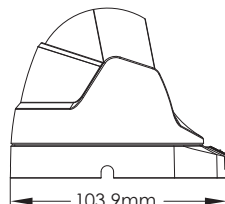

OSD Controller